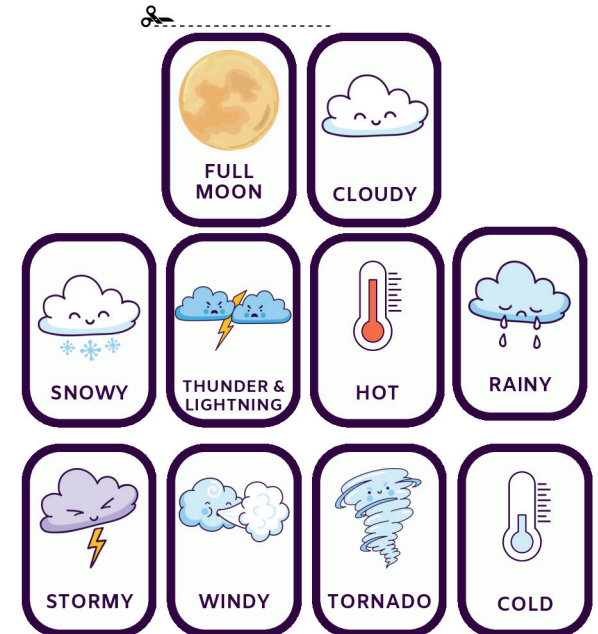

Santa's COUNTDOWN to CHRISTMAS

Advent calendar

- Why do you think Santa needs to check the weather before delivering presents?
- How do you think a full moon helps Santa?

Be Santa's meteorologist and help him fly safely, warning him about the different weather conditions he might encounter in different regions of the world during his gifts delivery journey.

December 11th

Cut out the weather cards and place them on the world map on the next page to help Santa prepare for his trip.

Christmas weather
forecast

North America

South America

Europe

Africa

Asia